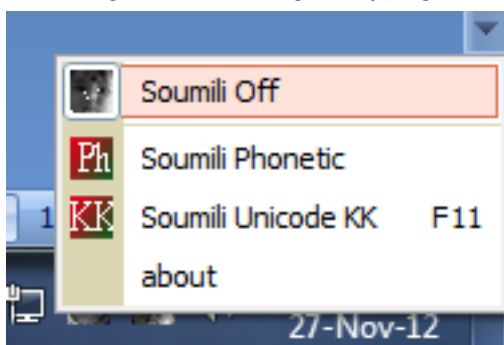

Login with you register mail and password.

Download the software

Install the software and you will find one icon on Desktop.

Run Soumili Unicede and then you will find this box.

Click on Start Unicode Desktop.

Then you find one icon in system tray.

Left Click on the icon then you find the installed keyboard layouts

Right Click on the icon you will find Configuration option

Now you can use this software.....

open any application like MS-Word.
Then choose one keyboard layout from keyboard list.

Activating this keyboard you will find colour icon.

Now type in MS-Word.

For Bengali Off or English typing click on Soumili Off.

To assigning shortcut key open configuration.

Click on Configure Soumili.

Now follow the configuration help.