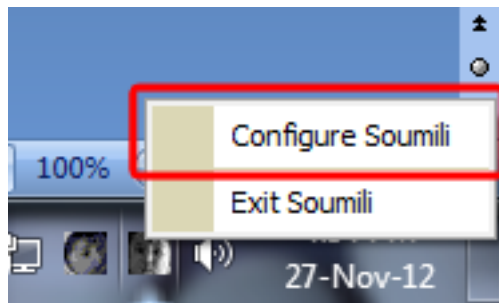

Then you find one icon in system tray.

Left Click on the icon then you find the installed keyboard layouts

Right Click on the icon you will find Configuration option

Now you can use this software.....

open any application like MS-Word.
Then choose one keyboard layout from keyboard list.

Activating this keyboard you will find colour icon.

Now type in MS-Word.

For Bengali Off or English typing click on Soumili Off.

To assigning shortcut key open configuration.

Click on Configure Soumili.

Now follow the configuration help.